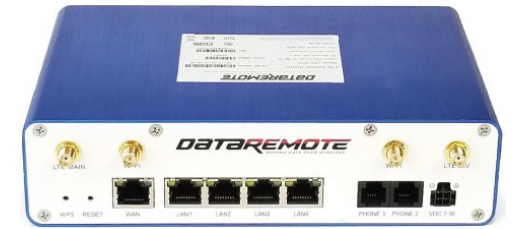

Frequently Paired Services

Call Center + NOC

24/7/365 technical assistance for voice, data, network, software and hardware

Telecom Expense Management

Manage expense from multiple buildings all in one dashboard

Managed Network + Data

Monitors, supports, and troubleshoots your IT environment